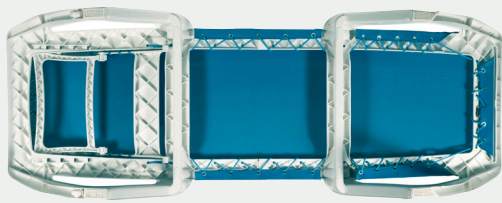

Sling Fabrics

Replacement Sling and Cord for Nautical Pro, Nautical, Marina, and Catalina Chaises

Unmatched Comfort & Support

Firm, breathable, and supportive commercial-grade sling with elastic cordage for excellent shape retention and recovery.

Superior Durability

Double-weave vinyl-coated polyester fabric and substantial weight, ensuring long-lasting strength and color-fastness.

Easy Maintenance & Repair

Sling fabric is easy to replace for refurbishment, and the Sanitized® mesh resists mildew for a cleaner, fresher experience.

Weather & Stain Resistance

Naturally impervious to salt air and most common stains, with easy cleaning using mild detergent.