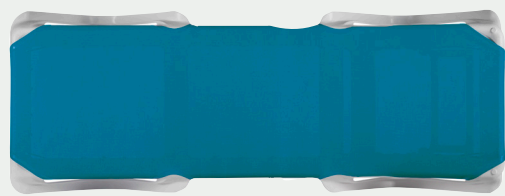

Sling Fabrics

Replacement Sling and Cord for Nautical Pro, Nautical, Marina, and Catalina Chaises

Unmatched Comfort & Support

Firm, breathable, and supportive commercial-grade sling with elastic cordage for excellent shape retention and recovery.

Superior Durability

Double-weave vinyl-coated polyester fabric and substantial weight, ensuring long-lasting strength and color-fastness.

Easy Maintenance & Repair

Sling fabric is easy to replace for refurbishment, and the Sanitized® mesh resists mildew for a cleaner, fresher experience.

Weather & Stain Resistance

Naturally impervious to salt air and most common stains, with easy cleaning using mild detergent.