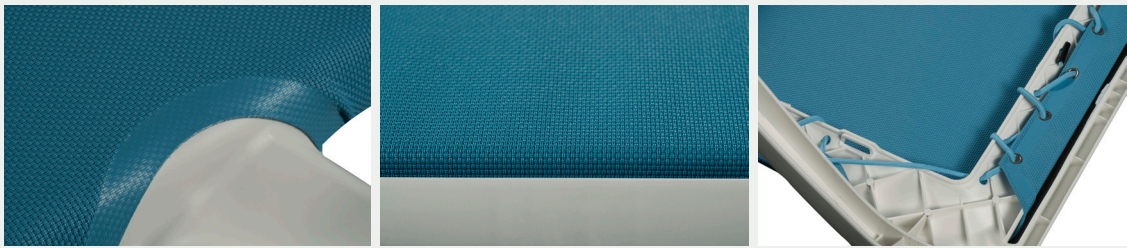

Sling Fabrics

Replacement Sling and Cord for Nautical Pro, Nautical, Marina, and Catalina Chaises

Unmatched Comfort & Support

Firm, breathable, and supportive commercial-grade sling with elastic cordage for excellent shape retention and recovery.

Superior Durability

Double-weave vinyl-coated polyester fabric and substantial weight, ensuring long-lasting strength and color-fastness.

Easy Maintenance & Repair

Sling fabric is easy to replace for refurbishment, and the Sanitized® mesh resists mildew for a cleaner, fresher experience.

Weather & Stain Resistance

Naturally impervious to salt air and most common stains, with easy cleaning using mild detergent.

Colors

Sanitized® is a registered trademark of Sanitized AG.

Blue
US 991 006

Hunter Green
US 991 020

Yellow
US 991 013

Taupe
US 990 181

Navy
US 991 056

Espresso
US 991 037

Natural
US 990 551

White
US 991 004

Turquoise
US 990 241

Sky Blue
US 991 194

Khaki
US 991 003

Ash
US 991 763

View Online!

www.grosfillexfurniture.com

Contact Your Grosfillex Representative