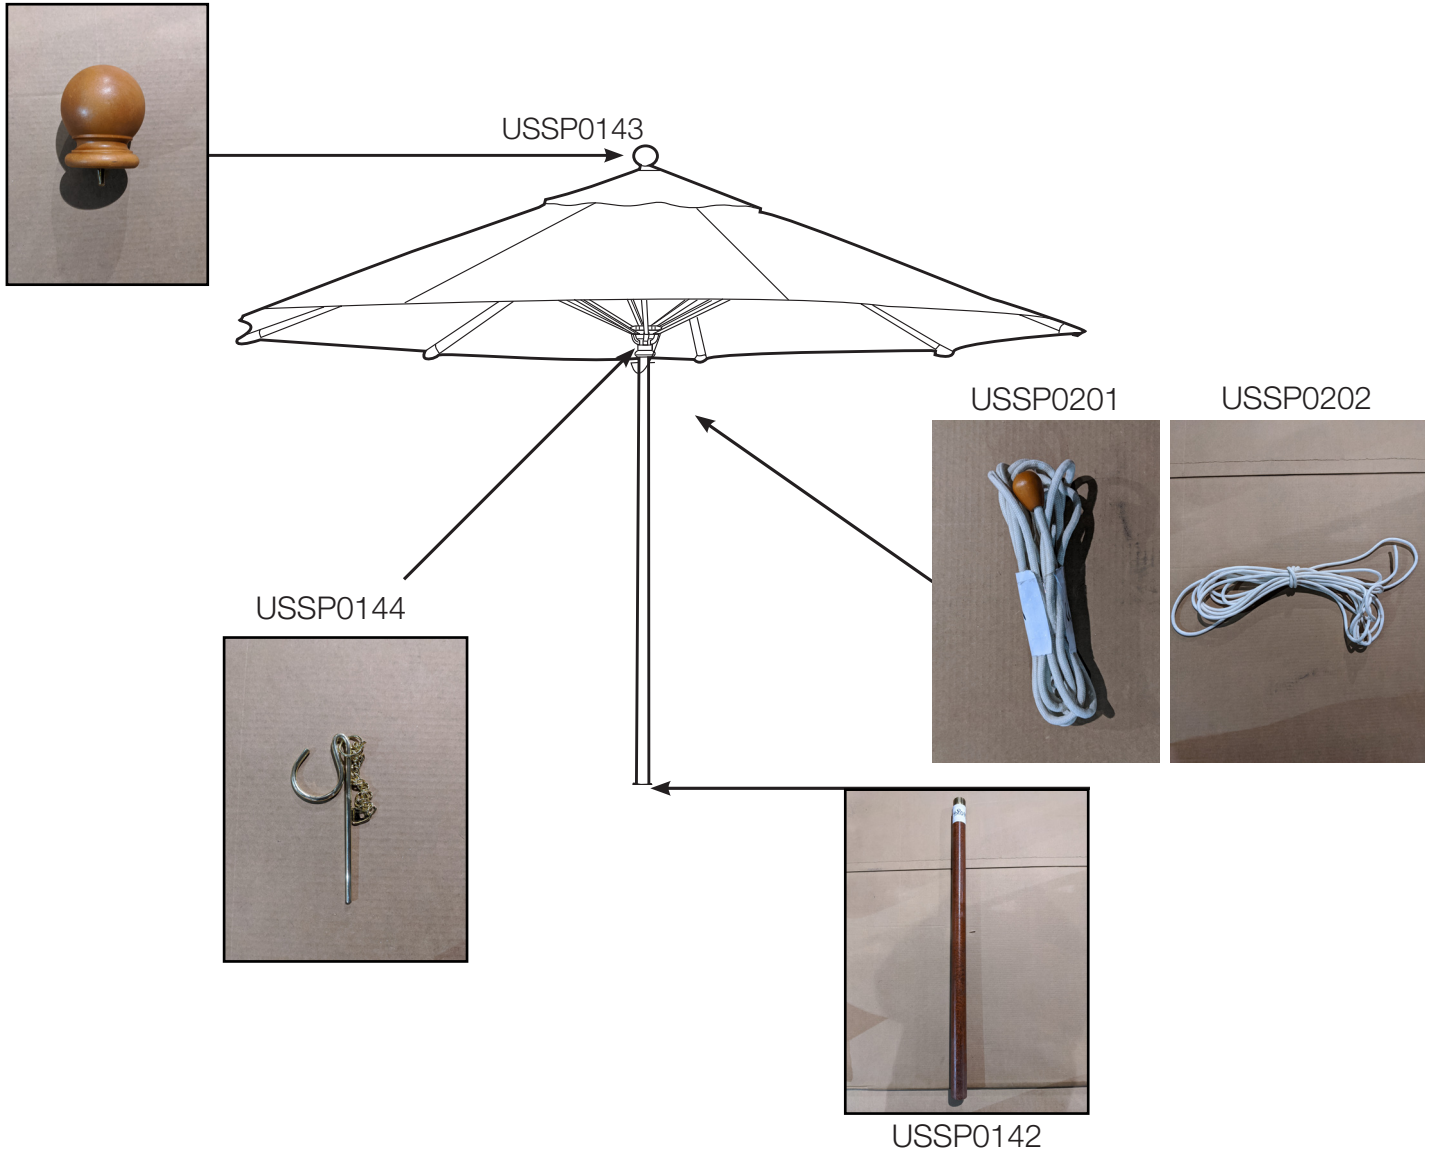

View Product

Canopy: 9' Round
 Height: 76.5"
 Unit Weight: 19.85 lbs

9' Round Market Umbrella with 1 1/2" Wooden Pole

Product Specifications

Product Description	Reference Number	Color	UPC Code 014306	Pack Weight Each (lbs.)	Master Pack	Master Pack Volume (cu. ft)
9 Ft. Round Market Umbrella with 1 1/2" Wooden Pole	98912031	Forest Green	138145	25.00	1	1.79
	98919731	Pacific Blue	138121	25.00	1	1.79
	98918231	Terra Cotta	141091	25.00	1	1.79
	98910331	Khaki	142524	25.00	1	1.79
	98914931	Pesto	909905	25.00	1	1.79
	98914831	Sand	909899	25.00	1	1.79
	98918131	Taupe	912974	25.00	1	1.79
	98910431	White	142319	25.00	1	1.79
	98913131	Turquoise	912981	25.00	1	1.79
	98912731	Burgundy	138077	25.00	1	1.79

Features & Benefits Warranty: 3 Yrs. on Grade C Fabric/1 Yr. on Poles

- Available with a 1 1/2" pole to work with any Grosfillex table plus eight reinforced ribs for extra resistance to wind damage.
- Two piece kempas wood pole with brass connector for easy transportation and shipping. Can be shipped via UPS.
- Pulley facilitates easy opening and closing.
- A selection of Outdura® solution-dyed acrylic traditional fabric colors Grade C for extra color fastness and ease of maintenance. Outdura® is a registered trademark of Sattler AG.
- Fully tested to 1,000 hours for fade resistance to meet ASTM performance standard for commercial outdoor fabric - meets ACFFA requirements.
- Fade, stain, and mildew resistant.

Spare Parts

Reference #	Description
USSP0143	FINIAL MARKET UMB 7'&9'
USSP0144	PIN METL & CHN MKT UMB 7' & 9'
USSP0142	BOTTOM POLE 2" MKT UMB 9'
USSP0201	PULLEY CORD 1.5" POLE MKT 9'
USSP0202	PULLEY CORD 2" POLE MKT 9'