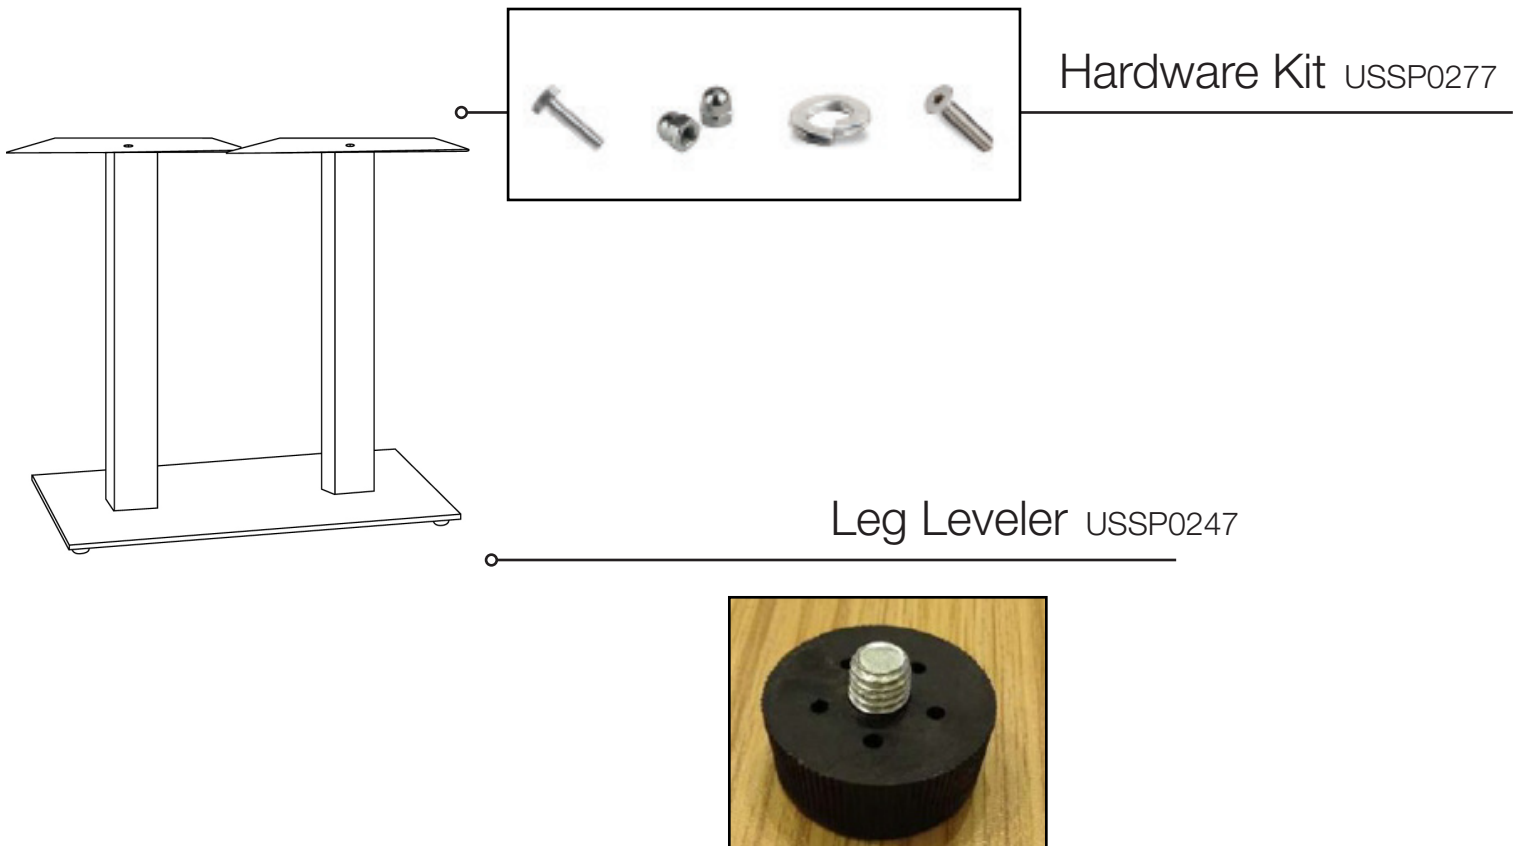

View Product

Length: 16"
Width: 28"
Height: 27.5"
Unit Weight: 58.4 lbs

Gamma Base Lateral 16" x 28"

Product Specifications

Product Description	Reference Number	Color	UPC Code 014306	Pack Weight Each (lbs.)	Master Pack	Master Pack Volume (cu. ft)
Gamma Base Lateral 16" x 28"	US505017	Black	932019	62.79	1	1.02

Features & Benefits Warranty: 2 Yrs.

- Sophisticated style
- Can be used indoor and outdoor
- Will not rust or fade
- Compatible with our Exterior Vanguard and HPL tabletop collections

Grosfillex gamma bases bring the sophisticated style of our beta bases to your outdoor foodservice settings! Gamma bases will not fade, rust, or pit from exposure to the harsh weather conditions. For seaside settings, choose the Gamma Marine 316 with its marine grade stainless steel finish to provide extra durability.

Black

Gamma Base Lateral 16"x 28"

Spare Parts

Reference	Description
USSP0247	LEG LEVELER GAMMA/BETA BASE (ea)
USSP0277	HARDWARE KIT GAMMA/BETA BASE