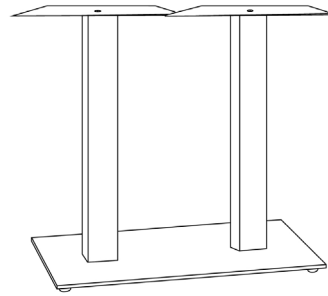

View Product

Length: 16"
Width: 28"
Height: 27.5"
Unit Weight: 58.4 lbs

Gamma Base Lateral 16" x 28"

Product Specifications

Product Description	Reference Number	Color	UPC Code 014306	Pack Weight Each (lbs.)	Master Pack	Master Pack Volume (cu. ft)
Gamma Base Lateral 16" x 28"	US505017	Black	932019	62.79	1	1.02

Features & Benefits Warranty: 2 Yrs.

- Sophisticated style
- Can be used indoor and outdoor
- Will not rust or fade
- Compatible with our Exterior Vanguard and HPL tabletop collections

Grosfillex gamma bases bring the sophisticated style of our beta bases to your outdoor foodservice settings! Gamma bases will not fade, rust, or pit from exposure to the harsh weather conditions. For seaside settings, choose the Gamma Marine 316 with its marine grade stainless steel finish to provide extra durability.

Black

Gamma Base Lateral 16"x 28"

Spare Parts

Reference	Description
USSP0247	LEG LEVELER GAMMA/BETA BASE (ea)
USSP0277	HARDWARE KIT GAMMA/BETA BASE