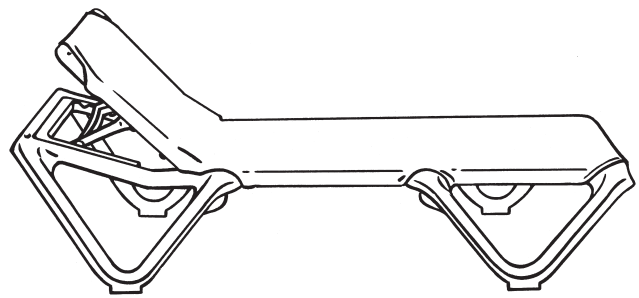

Nautical Adjustable Sling Chaise

- White Frame

Seat Height:	14"
Sleigh Length:	78"
Width:	29"
Weight:	31.5 lbs

Product Specifications

Product Description	Reference Number	Color	UPC Code 014306	Weight Each (lbs.)	Master Pack	Master Pack Volume (cu. ft)
Nautical Adjustable Sling Chaise with White Frame	99101006	Blue	101569	35.00	12	94.35
	99101003	Khaki	141336	35.00	12	94.35
	99101241	Turquoise	909998	35.00	12	94.35
	US910106	Blue	101569	38.50	2	37.50
	US910103	Khaki	141336	38.50	2	37.50
	US101241	Turquoise	909998	38.50	2	37.50
	99101099	Custom	101606	35.00	12	94.35

Royal Blue

Khaki

Turquoise

Nautical Adjustable Sling Chaise

Spare Parts

Sling Cord USSP0132 through USSP0254

Bernat
(Old Version) USSP0139 & USSP0140
*Not Shown

Bernat
USSP0302 & USSP0303

Nautical Stacking Sling Chaise - Sandstone Frame

Seat Height:	14"
Sleigh Length:	78"
Width:	29"
Weight:	31.5 lbs

Product Specifications

Product Description	Reference Number	Color	UPC Code 014306	Weight Each (lbs.)	Master Pack	Master Pack Volume (cu. ft)
Nautical Stacking Sling Chaise with Sandstone Frame	99155003	Khaki	917467	35.00	12	94.35
	99155181	Taupe	917979	35.00	12	94.35
	US155003	Khaki	917467	38.50	2	37.50
	US155181	Taupe	917979	38.50	2	37.50
	99101099	Custom	101606	35.00	12	94.35