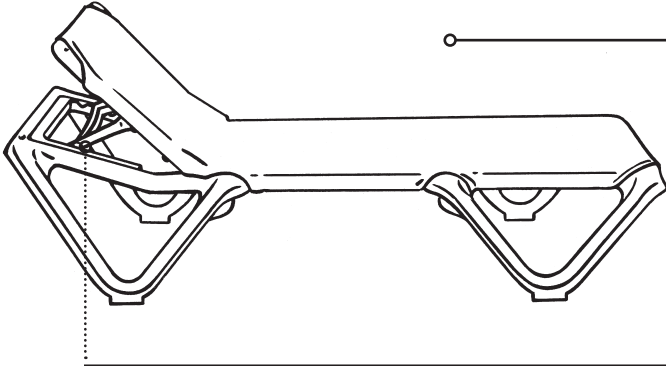

Nautical Adjustable Sling Chaise

- White Frame

Seat Height:	14"
Sleigh Length:	78"
Width:	29"
Weight:	31.5 lbs

Product Specifications

Product Description	Reference Number	Color	UPC Code 014306	Weight Each (lbs.)	Master Pack	Master Pack Volume (cu. ft)
Nautical Adjustable Sling Chaise with White Frame	99101006	Blue	101569	35.00	12	94.35
	99101003	Khaki	141336	35.00	12	94.35
	99101241	Turquoise	909998	35.00	12	94.35
	US910106	Blue	101569	38.50	2	37.50
	US910103	Khaki	141336	38.50	2	37.50
	US101241	Turquoise	909998	38.50	2	37.50
	99101099	Custom	101606	35.00	12	94.35

Royal Blue

Khaki

Turquoise

Nautical Adjustable Sling Chaise

Spare Parts

Sling Cord USSP0132 through USSP0254

Bernat
(Old Version) USSP0139 & USSP0140
*Not Shown

Bernat
USSP0302 & USSP0303