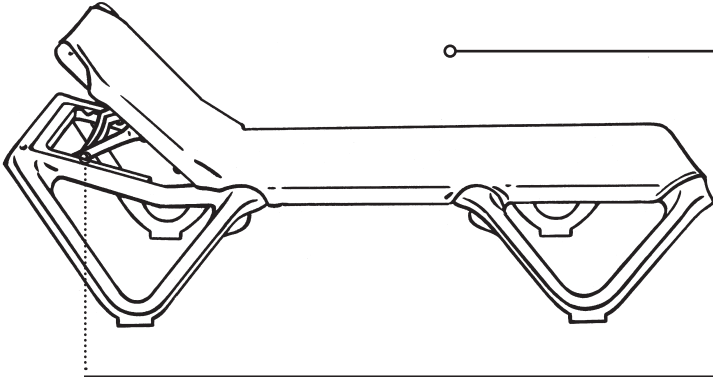

Nautical Adjustable Sling Chaise

Spare Parts

Sling Cord USSP0132 through USSP0254