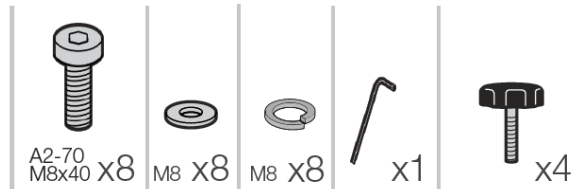

- Slatted aluminum table cleans up quickly and easily
- 100% aluminum
- Ships complete
- Strong, sturdy design
- Available in two colors – Volcanic Black and Fusion Bronze
- Available in five sizes – 34" x 34", 34" x 48", 69"x39", 28" Square Bar Height, and 51"x28" Bar Height

Fusion Bronze

Volcanic Black

Sigma 34" Square Dining Table

Spare Parts

Umbrella Plug USSP0320 & USSP0321

Sigma Hardware Kit - USSP0356

Reference	Description
USSP0320	SIGMA TABLE UMBRELLA PLUG - VOLCANIC BLACK
USSP0321	SIGMA TABLE UMBRELLA PLUG - FUSION BRONZE
USSP0356	HARDWARE KIT SIGMA TABLES