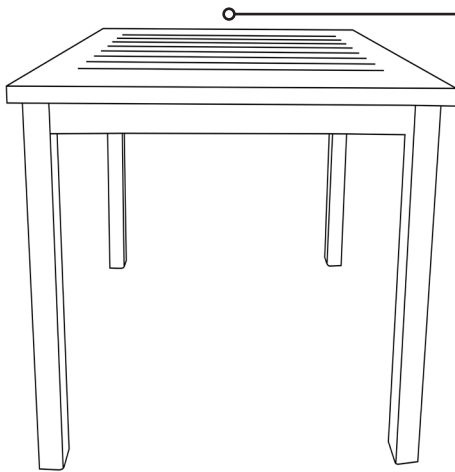

View Product

Height: 29.3"
 Width: 33.5"
 Length: 33.5"
 Unit Weight: 26.46 lbs

Sigma 34" Square Dining Table

Product Specifications

Product Description	Reference Number	Color	UPC Code 014306	Pack Weight Each (lbs.)	Master Pack	Master Pack Volume (cu. ft)
Sigma 34" Square Dining Table	US928599	Fusion Bronze	946245	32.00	1	3.93
	US928288	Volcanic Black	946252	32.00	1	3.93

Features & Benefits Warranty: 2 Yrs.

The Grosfillex Sigma Complete Metal Table will be a beautiful addition to your outdoor restaurant & patio dining floorplan. This 100% aluminum table comes complete in one carton with all hardware and easy-to-read instructions. It is easy and fast to assemble. The Sigma features a standard design to complement your restaurant decorating scheme. It is simple to maintain – just wipe with a cloth and mild soap when needed. Rust and UV resistant. Features adjustable footpads and an umbrella hole (with cap).

- Slatted aluminum table cleans up quickly and easily
- 100% aluminum
- Ships complete
- Strong, sturdy design
- Available in two colors – Volcanic Black and Fusion Bronze
- Available in five sizes – 34" x 34", 34" x 48", 69"x39", 28" Square Bar Height, and 51"x28" Bar Height

Fusion Bronze

Volcanic Black

Sigma 34" Square Dining Table

Spare Parts

Umbrella Plug USSP0320 & USSP0321

Sigma Hardware Kit - USSP0356

Reference	Description
USSP0320	SIGMA TABLE UMBRELLA PLUG - VOLCANIC BLACK
USSP0321	SIGMA TABLE UMBRELLA PLUG - FUSION BRONZE
USSP0356	HARDWARE KIT SIGMA TABLES