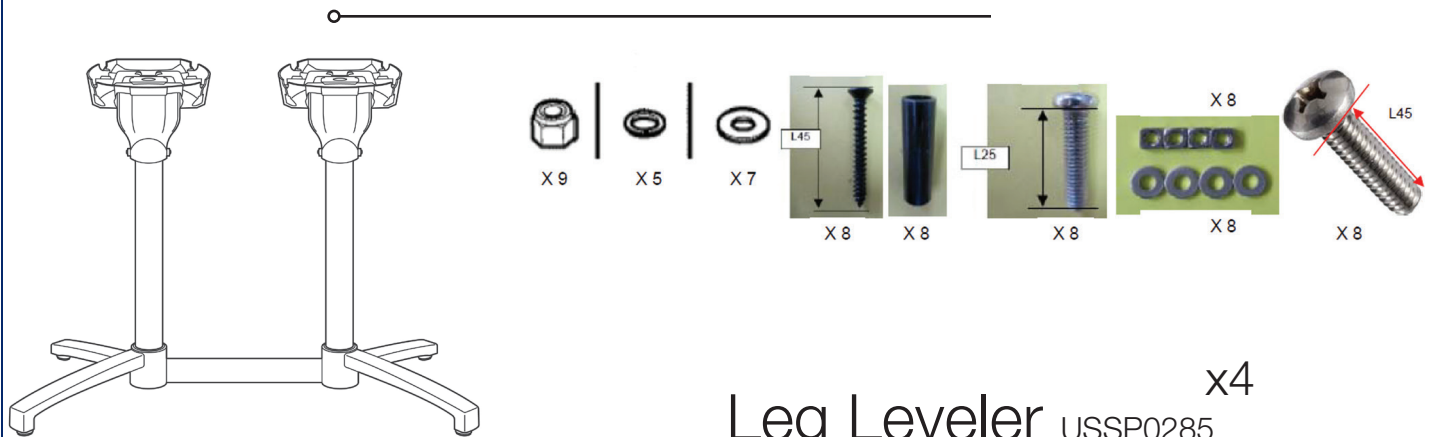

View Product

X-One Lateral Folding Base

Length: 20.25"
 Width: 35.5"
 Height: 28"
 Unit Weight: 20.4 lbs

Product Specifications

Product Description	Reference Number	Color	UPC Code 014306	Pack Weight Each (lbs.)	Master Pack	Master Pack Volume (cu. ft)
X-One Lateral Folding Base	UTX1D009	Silver Gray	944258	22.00	1	2.03
	UTX1D017	Black	944265	22.00	1	2.03

Silver Gray

Black

X-One Lateral Folding Base

Spare Parts

Hardware Pack USSP0278

Leg Leveler USSP0285 x4

Reference	Description
USSP0278	HARDWARE PACK X-1/QUATTRO BASE & TOPS
USSP0285	4-LEGLEVELR X1 BOOM ECO SUNBAR