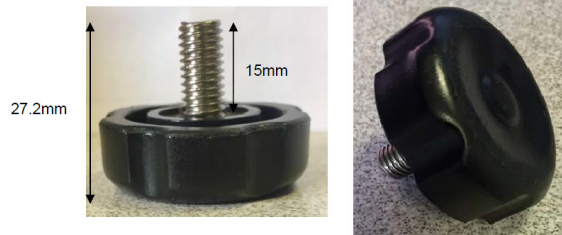

View Product

X-One Lateral Folding Base

Length: 20.25"
 Width: 35.5"
 Height: 28"
 Unit Weight: 20.4 lbs

Product Specifications

Product Description	Reference Number	Color	UPC Code 014306	Pack Weight Each (lbs.)	Master Pack	Master Pack Volume (cu. ft)
X-One Lateral Folding Base	UTX1D009	Silver Gray	944258	22.00	1	2.03
	UTX1D017	Black	944265	22.00	1	2.03

Silver Gray

Black

X-One Lateral Folding Base

Spare Parts

Hardware Pack USSP0278

Leg Leveler USSP0285 x4

Reference	Description
USSP0278	HARDWARE PACK X-1/QUATTRO BASE & TOPS
USSP0285	4-LEGLEVELR X1 BOOM ECO SUNBAR